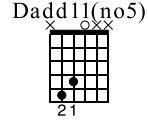

Dancing In The Dark

Standard tuning

♩ = 120

1 G

E-Gt

4/4

5

9

§

13 G

17

Cmaj7

21

G

25