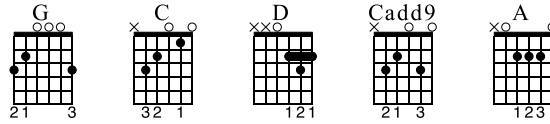

# We are going to be friends

Standard tuning

♩ = 120

N-Gt

*mf*

G C G

TAB: 0 0 0 0 | 0 0 0 0 | 1 0 1 0 | 0 0 0 0

3 3 3 3 | 3 3 3 3 | 3 3 3 3 | 3 3 3 3

D Cadd9 G D Cadd9 G

TAB: 2 3 3 3 | 0 0 0 0 | 2 3 3 3 | 0 0 0 0

0 0 3 3 | 3 3 3 3 | 0 0 3 3 | 3 3 3 3

C G C G

TAB: 1 0 1 0 | 0 0 0 0 | 1 0 1 0 | 0 0 0 0

3 3 3 3 | 3 3 3 3 | 3 3 3 3 | 3 3 3 3

A C D

TAB: 2 2 2 2 | 2 2 2 2 | 1 0 1 0 | 2 3 2 3