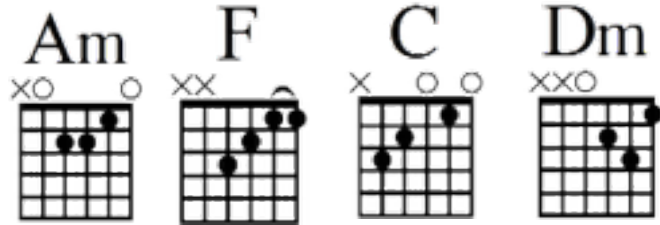

Skinny Love
 By Bon Iver
 As Performed by Birdy (Piano arranged for Guitar)

Capo 4

Strum Pattern
 d d D du d d D du
 1 + 2 + 3 + 4 +

All Chords 2 beats unless otherwise noted.

I**Am**(hold)— F**(hold)**— IC-----I**Am**(hold)— F**(hold)**— IC-----I

Dm (1, hold) **Am (1, hold)**

Staring at the sink of blood and crushed veneer

Am **F** **C (1)**

I tell my love to wreck it all

Am **F** **C (1)**

Cut out all the ropes and let me fall

Am **F** **C (1)**

My my my, My my my, my my my my my

C (1) **Em** **Am**
And I told you to be balanced and I told you to be kind

C (1) **Em** **Am**
Now all your love is wasted then who the hell was I?

C (1) **Em** **I Am— — — I Am—(hold)—I**
Cause now I'm breaking at the britches and at the end of all your lines

C (1) **Em** **Am**
Who will love you? Who will fight?

C (1) **Em** **I Am— — — I Am—(hold)—I**
And who will fall, far behind?

Am **F** **C (1)**
Come on skinny love
I Am— F— IC— — — — I

Am **F** **C (1)**
My my my, My my my, my my my my my