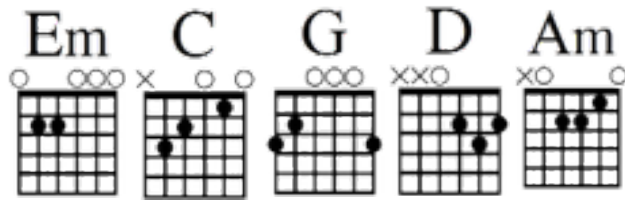

All Of Me
John Legend

Capo 1

Verse Strum Pattern	Chorus Strum
D D D	D DU UDU
1 + 2 + 3 + 4 +	1 + 2 + 3 + 4 +

IEm----IC----IG----ID----| 2x

Em C G
 What would I do without your smart mouth
 D Em
 Drawing me in, and kicking me out
 C G D Em
 Got my head spinning, no kidding, I can't pin you down
 C G
 What's going on in that beautiful mind
 D Em
 I'm on your magical mystery ride
 C G D
 And I'm so dizzy, don't know what hit me, but I'll be alright

Prechorus

Am (2) Em
 My heads under water
 D Am (2)
 But I'm breathing fine
 Em D (hold)
 You're crazy and I'm out of my mind

Chorus

G (2)
 Cause all of me
 Em (2)
 Loves all of you
 Am (2)
 Love your curves and all your edges
 D (2)
 All your perfect imperfections

Em C G
How many times do I have to tell you
D Em
Even when you're crying you're beautiful too
C G D Em
The world is beating you down, I'm around through every mood
C G
You're my downfall, you're my muse
D Em
My worst distraction, my rhythm and blues
C G D
I can't stop singing, its ringing, in my head for you

Prechorus

Chorus

Bridge

Am (2) **Em**
Cards on the table
D Am (2)
We're both showing hearts
Em D (hold)
Risking it all, though its hard

Chorus 2:

G (2, hold)
Cause all of me
Em (2, hold))
Loves all of you
Am (2)
Love your curves and all your edges
D (2)
All your perfect imperfections